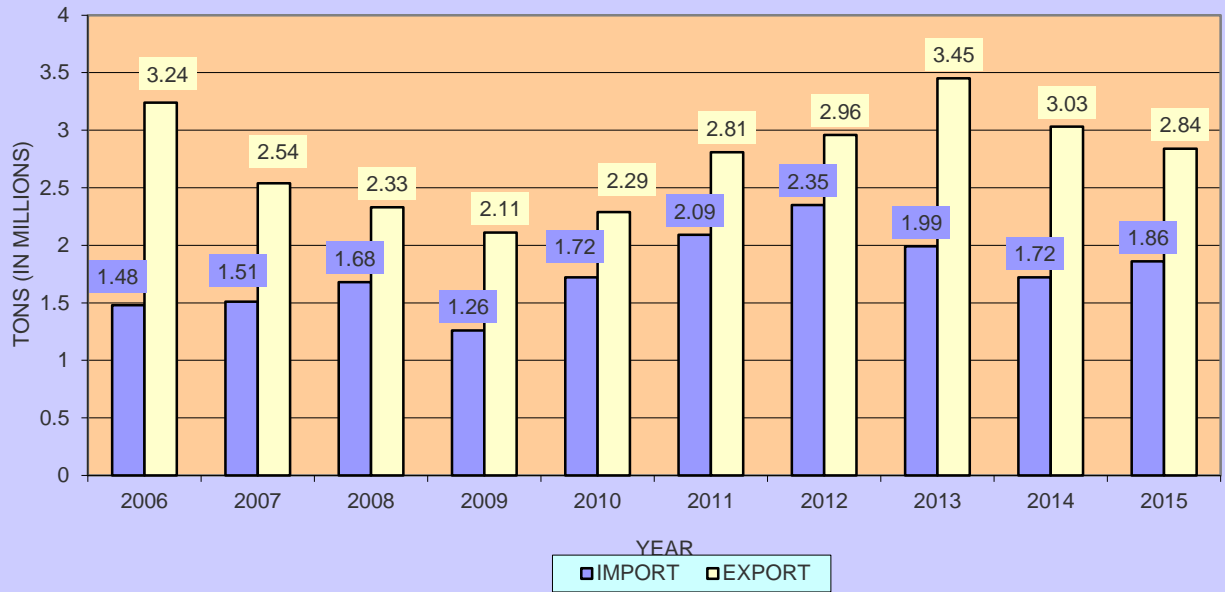

TAKORADI PORT PERFORMANCE (2006 – 2015)

2006-2015 IMPORT/ EXPORT CARGO TRAFFIC (TONNES IN MILLIONS)
TAKORADI PORT

2006 -2015 TOTAL CONTAINER TRAFFIC (TEU) - TAKORADI PORT

2006 - 2015 TRANSIT INWARD CARGO (M/T) TAKORADI PORT