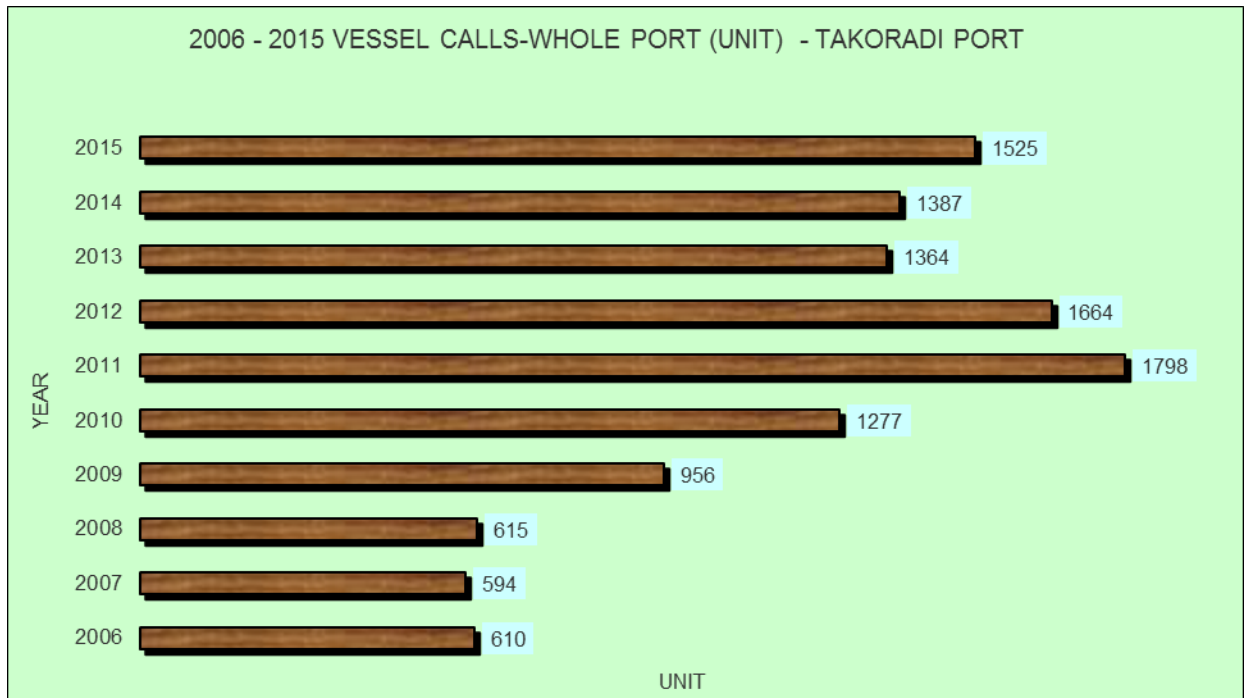

TAKORADI PORT PERFORMANCE (2006 – 2015)

2006-2015 IMPORT/ EXPORT CARGO TRAFFIC (TONNES IN MILLIONS)
TAKORADI PORT

2006 -2015 TOTAL CONTAINER TRAFFIC (TEU) - TAKORADI PORT

2006 - 2015 TRANSIT INWARD CARGO (M/T) TAKORADI PORT