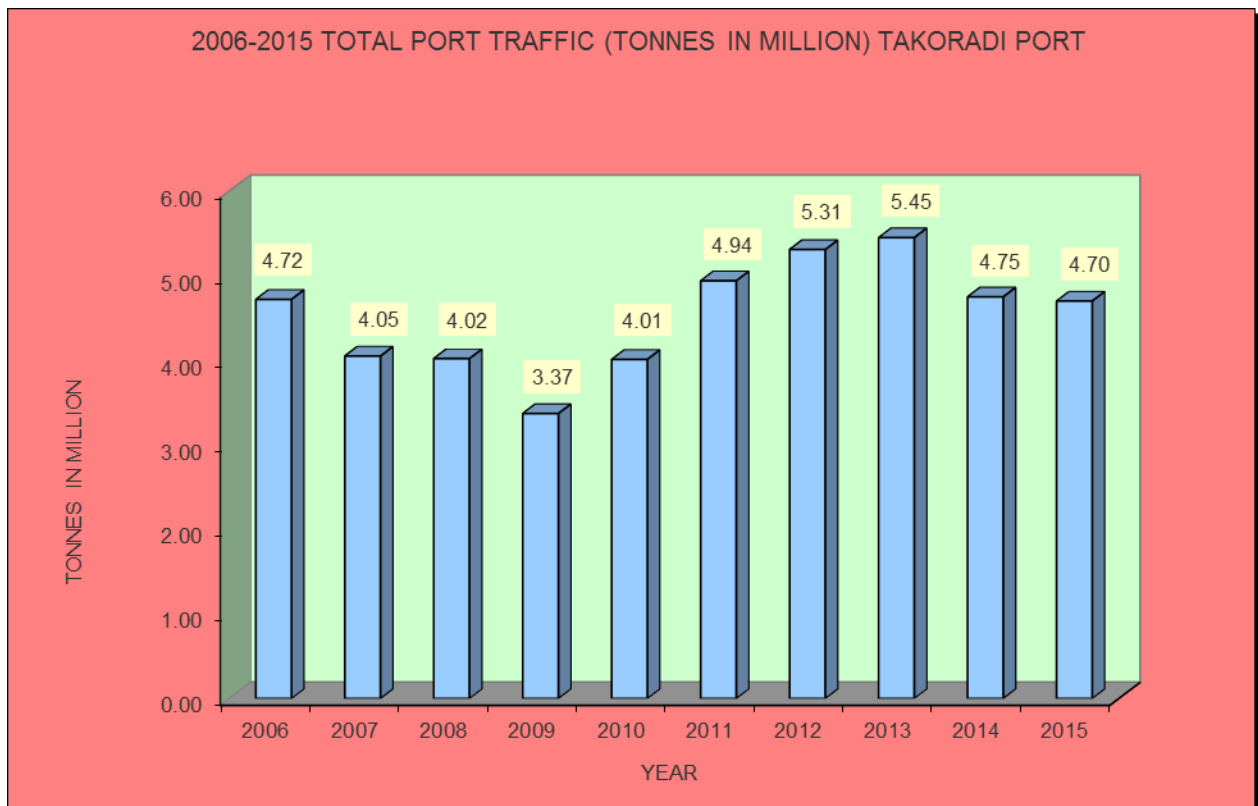

TAKORADI PORT PERFORMANCE (2006 – 2015)

2006-2015 IMPORT/ EXPORT CARGO TRAFFIC (TONNES IN MILLIONS)
TAKORADI PORT

2006 -2015 TOTAL CONTAINER TRAFFIC (TEU) - TAKORADI PORT

2006 - 2015 TRANSIT INWARD CARGO (M/T) TAKORADI PORT