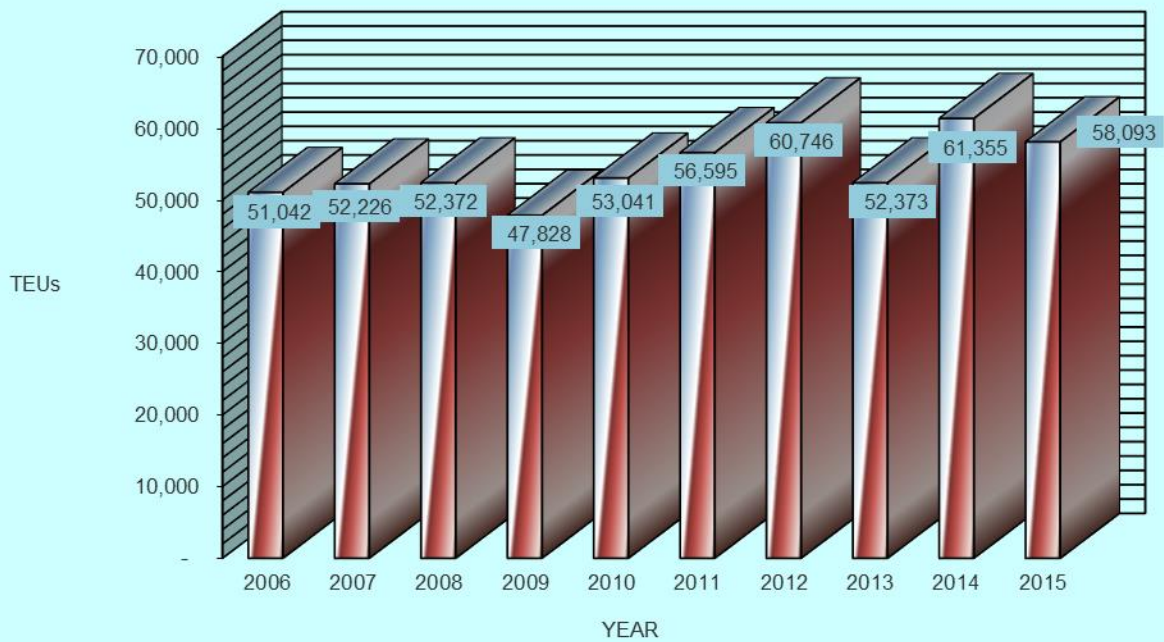

TAKORADI PORT PERFORMANCE (2006 – 2015)

2006-2015 IMPORT/ EXPORT CARGO TRAFFIC (TONNES IN MILLIONS)
TAKORADI PORT

2006 -2015 TOTAL CONTAINER TRAFFIC (TEU) - TAKORADI PORT

2006 - 2015 TRANSIT INWARD CARGO (M/T) TAKORADI PORT