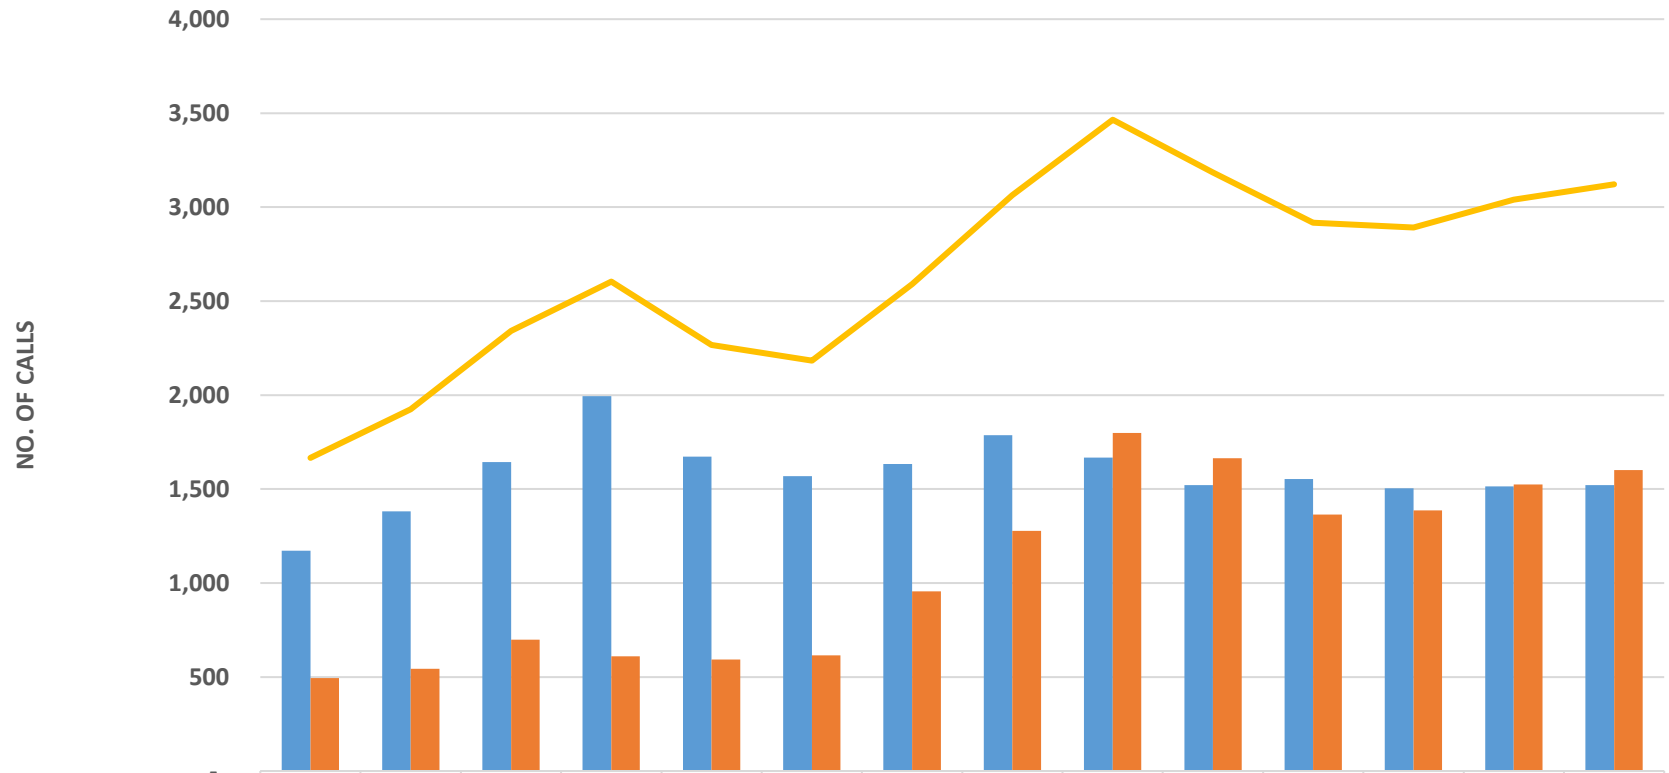

## **TEMA AND TAKORADI PORT PERFORMANCE 2003-2016**

### VESSEL TRAFFIC 2003-2016

	2003	2004	2005	2006	2007	2008	2009	2010	2011	2012	2013	2014	2015	2016
TEMA	1,172	1,381	1,643	1,994	1,672	1,568	1,634	1,787	1,667	1,521	1,553	1,504	1,514	1,521
TAKORADI	494	544	699	610	594	615	956	1,277	1,798	1,664	1,364	1,387	1,525	1,601
TOTAL TRAFFIC	1,666	1,925	2,342	2,604	2,266	2,183	2,590	3,064	3,465	3,185	2,917	2,891	3,039	3,122

### CARGO TRAFFIC IN TONNES 2003-2016

	2003	2004	2005	2006	2007	2008	2009	2010	2011	2012	2013	2014	2015	2016
TEMA	7,391,268	8,447,655	9,249,977	8,046,838	8,378,682	8,727,049	7,406,490	8,696,951	10,748,943	11,468,962	12,180,615	11,126,355	12,145,496	13,414,784
TAKORADI	3,825,276	4,184,384	4,635,733	4,719,617	4,053,652	4,016,813	3,371,980	4,012,159	4,948,533	5,310,697	5,452,025	4,749,913	4,699,166	6,045,050
TOTAL TRAFFIC	11,216,544	12,632,039	13,885,710	12,766,455	12,432,334	12,743,862	10,778,470	12,709,110	15,697,476	16,779,659	17,632,640	15,876,268	16,844,662	19,459,834

## EXPORT TRAFFIC IN TONNES 2003-2016

	2003	2004	2005	2006	2007	2008	2009	2010	2011	2012	2013	2014	2015	2016
■ TEMA	809,589	1,072,006	1,182,469	955,084	1,099,094	1,305,451	981,075	1,154,826	1,532,139	1,477,390	1,493,956	1,463,273	1,303,090	1,633,036
■ TAKORADI	2,460,912	2,728,936	3,070,990	3,241,791	2,541,748	2,331,827	2,112,838	2,287,863	2,808,559	2,957,629	3,452,200	3,025,950	2,836,649	3,731,779
■ TOTAL TRAFFIC	3,270,501	3,800,942	4,253,459	4,196,875	3,640,842	3,637,278	3,093,913	3,442,689	4,340,698	4,435,019	4,946,156	4,489,223	4,139,739	5,364,815