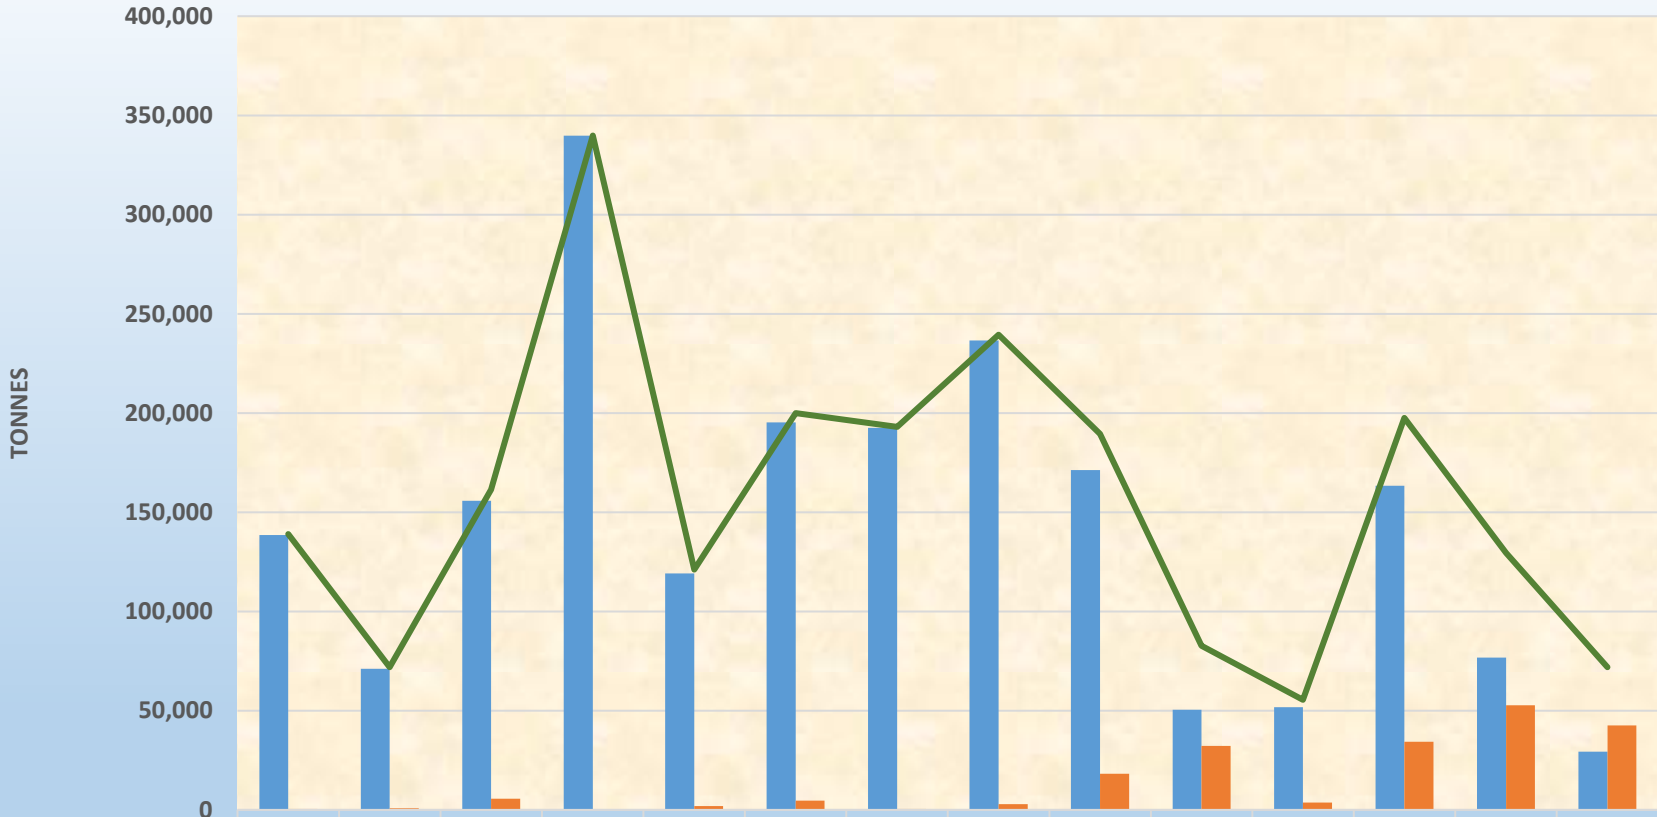

### VESSEL TRAFFIC 2003-2016

	2003	2004	2005	2006	2007	2008	2009	2010	2011	2012	2013	2014	2015	2016
TEMA	1,172	1,381	1,643	1,994	1,672	1,568	1,634	1,787	1,667	1,521	1,553	1,504	1,514	1,521
TAKORADI	494	544	699	610	594	615	956	1,277	1,798	1,664	1,364	1,387	1,525	1,601
TOTAL TRAFFIC	1,666	1,925	2,342	2,604	2,266	2,183	2,590	3,064	3,465	3,185	2,917	2,891	3,039	3,122

### CARGO TRAFFIC IN TONNES 2003-2016

	2003	2004	2005	2006	2007	2008	2009	2010	2011	2012	2013	2014	2015	2016
TEMA	7,391,268	8,447,655	9,249,977	8,046,838	8,378,682	8,727,049	7,406,490	8,696,951	10,748,943	11,468,962	12,180,615	11,126,355	12,145,496	13,414,784
TAKORADI	3,825,276	4,184,384	4,635,733	4,719,617	4,053,652	4,016,813	3,371,980	4,012,159	4,948,533	5,310,697	5,452,025	4,749,913	4,699,166	6,045,050
TOTAL TRAFFIC	11,216,544	12,632,039	13,885,710	12,766,455	12,432,334	12,743,862	10,778,470	12,709,110	15,697,476	16,779,659	17,632,640	15,876,268	16,844,662	19,459,834

## EXPORT TRAFFIC IN TONNES 2003-2016

	2003	2004	2005	2006	2007	2008	2009	2010	2011	2012	2013	2014	2015	2016
■ TEMA	809,589	1,072,006	1,182,469	955,084	1,099,094	1,305,451	981,075	1,154,826	1,532,139	1,477,390	1,493,956	1,463,273	1,303,090	1,633,036
■ TAKORADI	2,460,912	2,728,936	3,070,990	3,241,791	2,541,748	2,331,827	2,112,838	2,287,863	2,808,559	2,957,629	3,452,200	3,025,950	2,836,649	3,731,779
■ TOTAL TRAFFIC	3,270,501	3,800,942	4,253,459	4,196,875	3,640,842	3,637,278	3,093,913	3,442,689	4,340,698	4,435,019	4,946,156	4,489,223	4,139,739	5,364,815

**TRANSHIPMENT TRAFFIC IN TONNES 2003-2016**

	2003	2004	2005	2006	2007	2008	2009	2010	2011	2012	2013	2014	2015	2016
<b>TEMA</b>	138,520	71,082	155,815	339,841	119,209	195,326	192,565	236,615	171,195	50,403	51,748	163,305	76,752	29,287
<b>TAKORADI</b>	418	789	5,570	21	1,970	4,693	453	2,911	18,226	32,253	3,730	34,291	52,716	42,568
<b>TOTAL TRAFFIC</b>	138,938	71,871	161,385	339,862	121,179	200,019	193,018	239,526	189,421	82,656	55,478	197,596	129,468	71,855