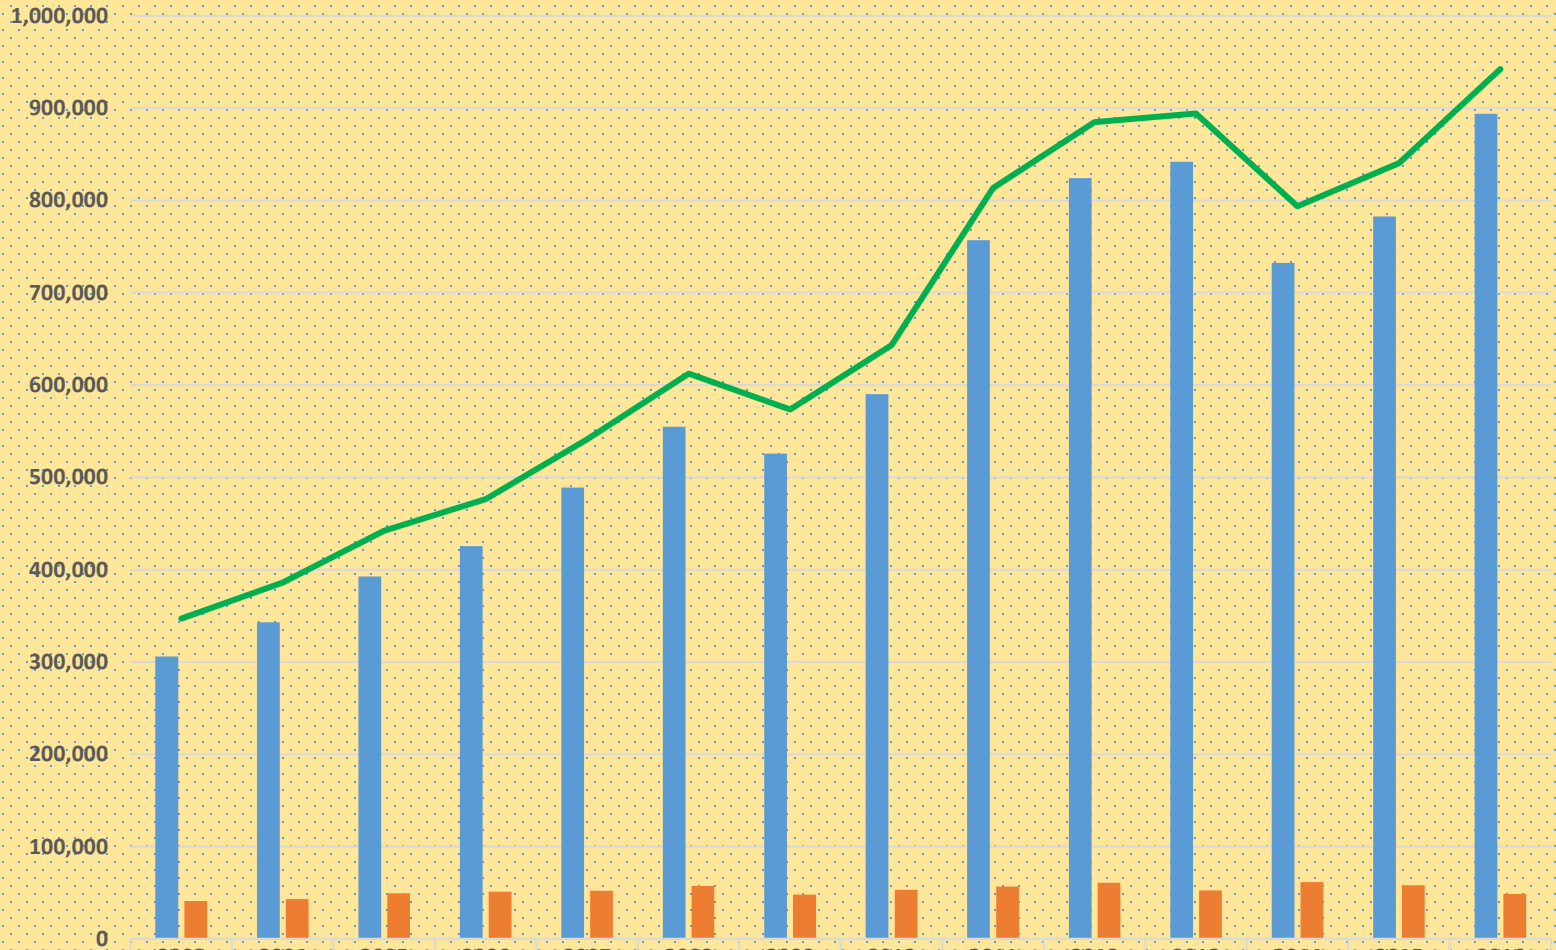

CONTAINER TRAFFIC IN TEUs 2003-2016

	2003	2004	2005	2006	2007	2008	2009	2010	2011	2012	2013	2014	2015	2016
TEMA	305,868	342,882	392,761	425,408	489,147	555,009	525,694	590,147	756,899	824,238	841,989	732,382	782,502	893,841
TAKORADI	41,113	43,020	49,321	51,042	52,226	57,372	47,828	53,041	56,595	60,746	52,373	61,355	58,093	48,622
TOTAL TRAFFIC	346,981	385,902	442,082	476,450	541,373	612,381	573,522	643,188	813,494	884,984	894,362	793,737	840,595	942,463

TEMA TAKORADI TOTAL TRAFFIC