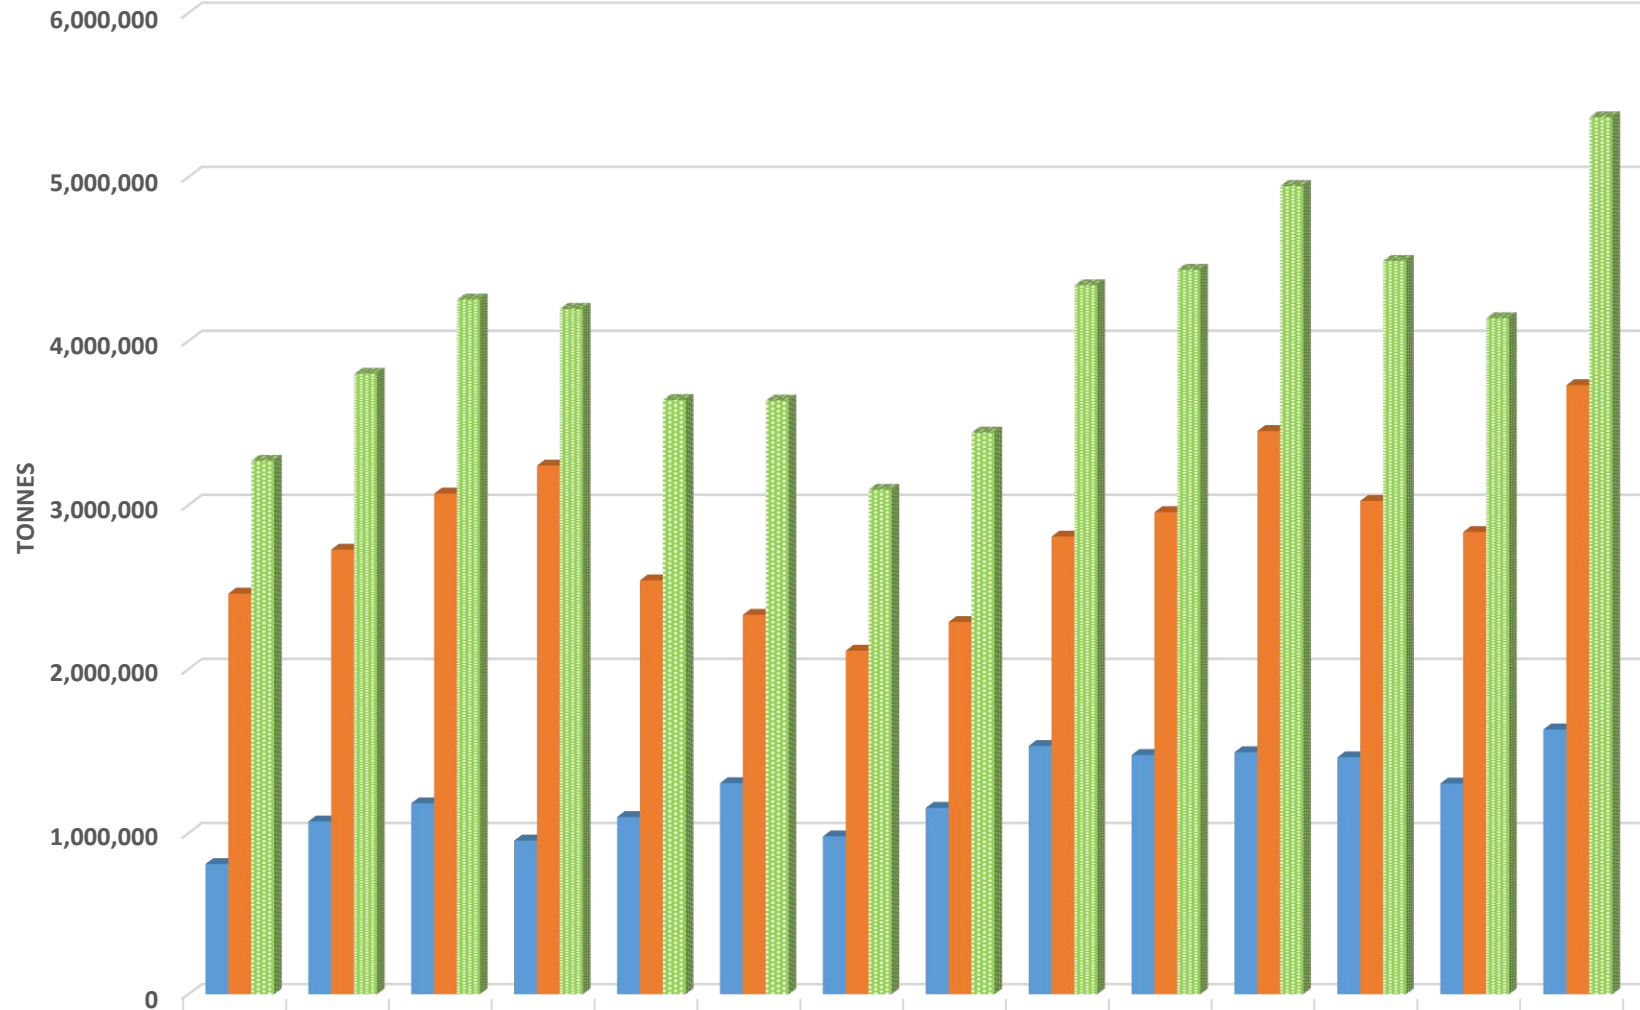

### VESSEL TRAFFIC 2003-2016

	2003	2004	2005	2006	2007	2008	2009	2010	2011	2012	2013	2014	2015	2016
TEMA	1,172	1,381	1,643	1,994	1,672	1,568	1,634	1,787	1,667	1,521	1,553	1,504	1,514	1,521
TAKORADI	494	544	699	610	594	615	956	1,277	1,798	1,664	1,364	1,387	1,525	1,601
TOTAL TRAFFIC	1,666	1,925	2,342	2,604	2,266	2,183	2,590	3,064	3,465	3,185	2,917	2,891	3,039	3,122

### CARGO TRAFFIC IN TONNES 2003-2016

	2003	2004	2005	2006	2007	2008	2009	2010	2011	2012	2013	2014	2015	2016
TEMA	7,391,268	8,447,655	9,249,977	8,046,838	8,378,682	8,727,049	7,406,490	8,696,951	10,748,943	11,468,962	12,180,615	11,126,355	12,145,496	13,414,784
TAKORADI	3,825,276	4,184,384	4,635,733	4,719,617	4,053,652	4,016,813	3,371,980	4,012,159	4,948,533	5,310,697	5,452,025	4,749,913	4,699,166	6,045,050
TOTAL TRAFFIC	11,216,544	12,632,039	13,885,710	12,766,455	12,432,334	12,743,862	10,778,470	12,709,110	15,697,476	16,779,659	17,632,640	15,876,268	16,844,662	19,459,834

## EXPORT TRAFFIC IN TONNES 2003-2016

	2003	2004	2005	2006	2007	2008	2009	2010	2011	2012	2013	2014	2015	2016
■ TEMA	809,589	1,072,006	1,182,469	955,084	1,099,094	1,305,451	981,075	1,154,826	1,532,139	1,477,390	1,493,956	1,463,273	1,303,090	1,633,036
■ TAKORADI	2,460,912	2,728,936	3,070,990	3,241,791	2,541,748	2,331,827	2,112,838	2,287,863	2,808,559	2,957,629	3,452,200	3,025,950	2,836,649	3,731,779
■ TOTAL TRAFFIC	3,270,501	3,800,942	4,253,459	4,196,875	3,640,842	3,637,278	3,093,913	3,442,689	4,340,698	4,435,019	4,946,156	4,489,223	4,139,739	5,364,815

**TRANSHIPMENT TRAFFIC IN TONNES 2003-2016**

	2003	2004	2005	2006	2007	2008	2009	2010	2011	2012	2013	2014	2015	2016
<b>TEMA</b>	138,520	71,082	155,815	339,841	119,209	195,326	192,565	236,615	171,195	50,403	51,748	163,305	76,752	29,287
<b>TAKORADI</b>	418	789	5,570	21	1,970	4,693	453	2,911	18,226	32,253	3,730	34,291	52,716	42,568
<b>TOTAL TRAFFIC</b>	138,938	71,871	161,385	339,862	121,179	200,019	193,018	239,526	189,421	82,656	55,478	197,596	129,468	71,855