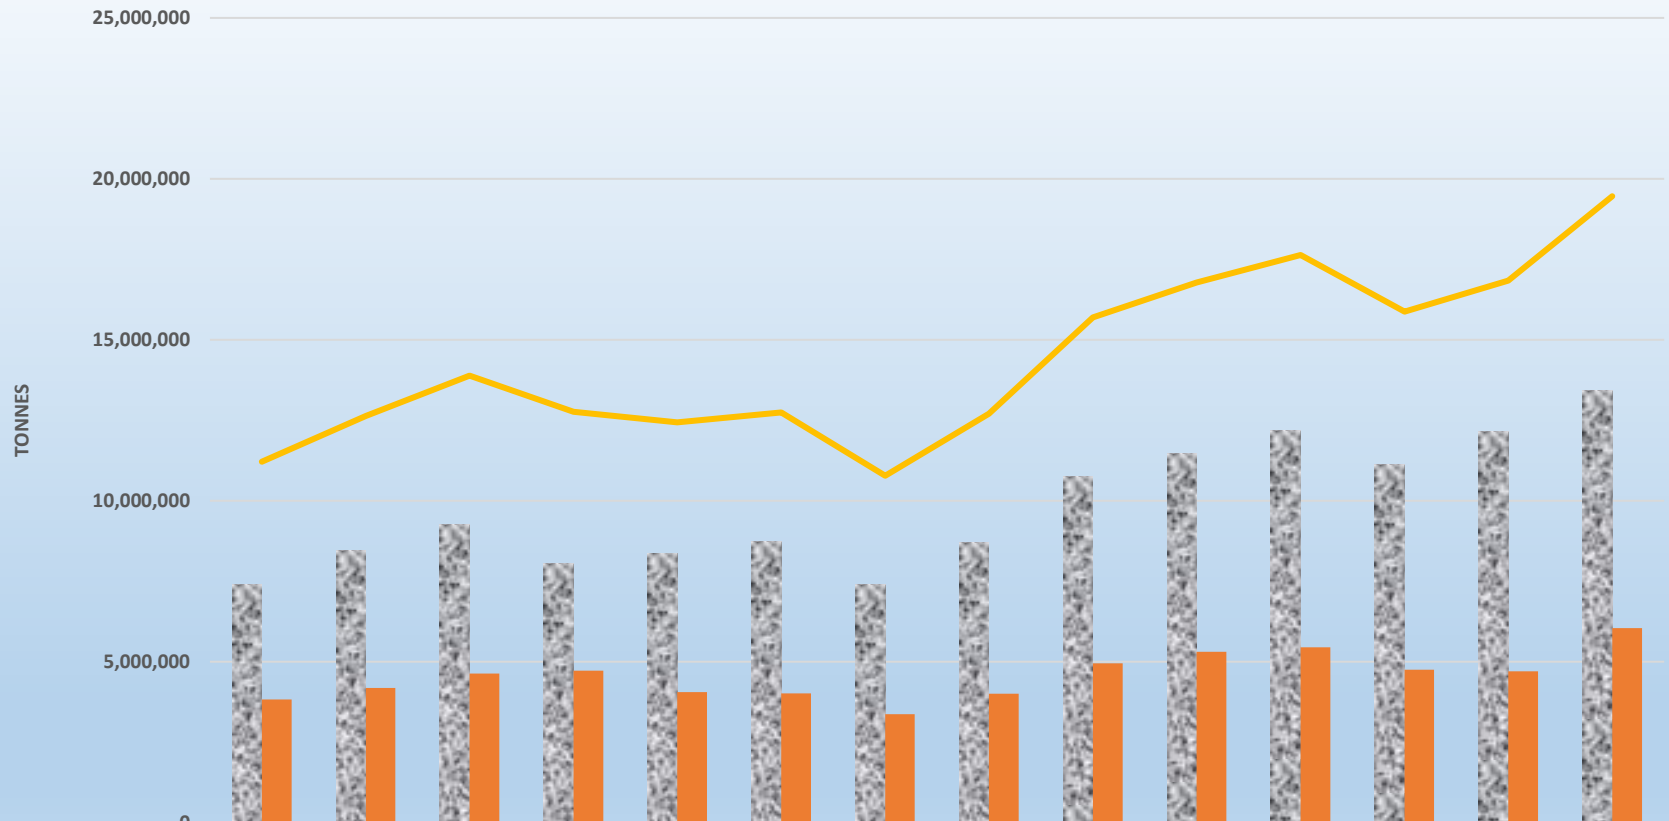

## **TEMA AND TAKORADI PORT PERFORMANCE 2003-2016**

### VESSEL TRAFFIC 2003-2016

	2003	2004	2005	2006	2007	2008	2009	2010	2011	2012	2013	2014	2015	2016
TEMA	1,172	1,381	1,643	1,994	1,672	1,568	1,634	1,787	1,667	1,521	1,553	1,504	1,514	1,521
TAKORADI	494	544	699	610	594	615	956	1,277	1,798	1,664	1,364	1,387	1,525	1,601
TOTAL TRAFFIC	1,666	1,925	2,342	2,604	2,266	2,183	2,590	3,064	3,465	3,185	2,917	2,891	3,039	3,122

### CARGO TRAFFIC IN TONNES 2003-2016

	2003	2004	2005	2006	2007	2008	2009	2010	2011	2012	2013	2014	2015	2016
TEMA	7,391,268	8,447,655	9,249,977	8,046,838	8,378,682	8,727,049	7,406,490	8,696,951	10,748,943	11,468,962	12,180,615	11,126,355	12,145,496	13,414,784
TAKORADI	3,825,276	4,184,384	4,635,733	4,719,617	4,053,652	4,016,813	3,371,980	4,012,159	4,948,533	5,310,697	5,452,025	4,749,913	4,699,166	6,045,050
TOTAL TRAFFIC	11,216,544	12,632,039	13,885,710	12,766,455	12,432,334	12,743,862	10,778,470	12,709,110	15,697,476	16,779,659	17,632,640	15,876,268	16,844,662	19,459,834

## EXPORT TRAFFIC IN TONNES 2003-2016

	2003	2004	2005	2006	2007	2008	2009	2010	2011	2012	2013	2014	2015	2016
■ TEMA	809,589	1,072,006	1,182,469	955,084	1,099,094	1,305,451	981,075	1,154,826	1,532,139	1,477,390	1,493,956	1,463,273	1,303,090	1,633,036
■ TAKORADI	2,460,912	2,728,936	3,070,990	3,241,791	2,541,748	2,331,827	2,112,838	2,287,863	2,808,559	2,957,629	3,452,200	3,025,950	2,836,649	3,731,779
■ TOTAL TRAFFIC	3,270,501	3,800,942	4,253,459	4,196,875	3,640,842	3,637,278	3,093,913	3,442,689	4,340,698	4,435,019	4,946,156	4,489,223	4,139,739	5,364,815