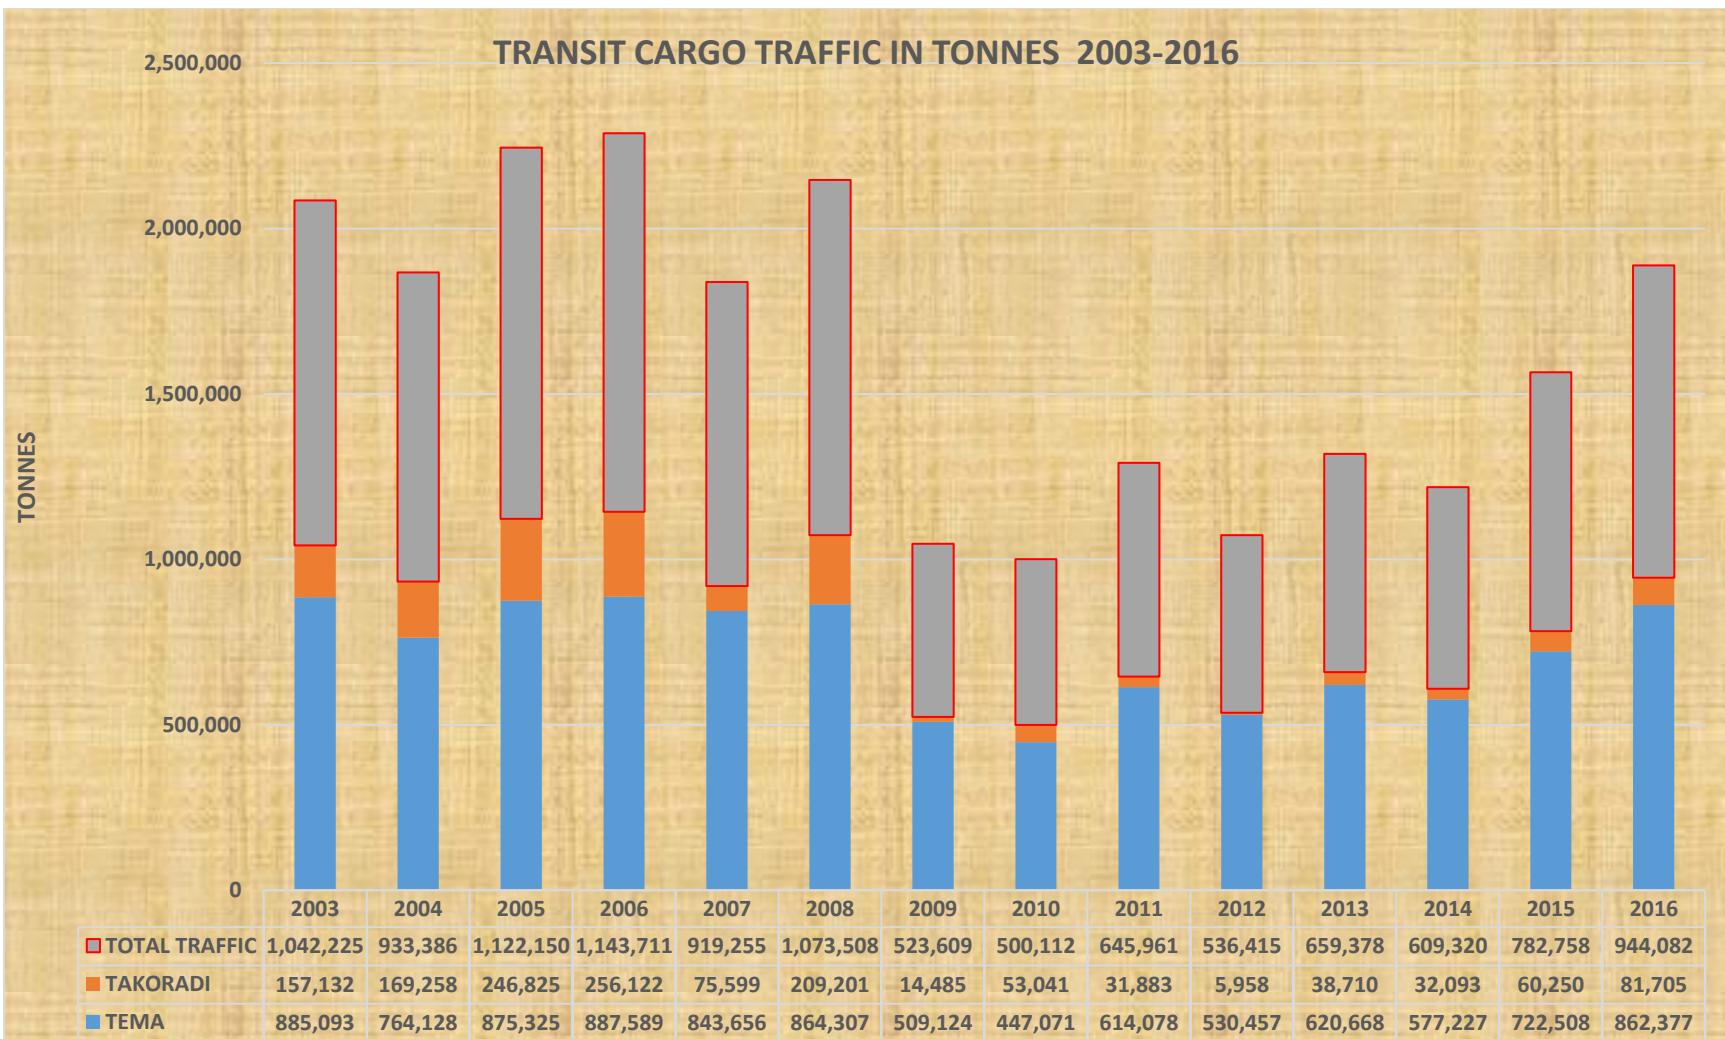

### CARGO TRAFFIC IN TONNES 2003-2016

	2003	2004	2005	2006	2007	2008	2009	2010	2011	2012	2013	2014	2015	2016
TEMA	7,391,268	8,447,655	9,249,977	8,046,838	8,378,682	8,727,049	7,406,490	8,696,951	10,748,943	11,468,962	12,180,615	11,126,355	12,145,496	13,414,784
TAKORADI	3,825,276	4,184,384	4,635,733	4,719,617	4,053,652	4,016,813	3,371,980	4,012,159	4,948,533	5,310,697	5,452,025	4,749,913	4,699,166	6,045,050
TOTAL TRAFFIC	11,216,544	12,632,039	13,885,710	12,766,455	12,432,334	12,743,862	10,778,470	12,709,110	15,697,476	16,779,659	17,632,640	15,876,268	16,844,662	19,459,834

## EXPORT TRAFFIC IN TONNES 2003-2016

	2003	2004	2005	2006	2007	2008	2009	2010	2011	2012	2013	2014	2015	2016
■ TEMA	809,589	1,072,006	1,182,469	955,084	1,099,094	1,305,451	981,075	1,154,826	1,532,139	1,477,390	1,493,956	1,463,273	1,303,090	1,633,036
■ TAKORADI	2,460,912	2,728,936	3,070,990	3,241,791	2,541,748	2,331,827	2,112,838	2,287,863	2,808,559	2,957,629	3,452,200	3,025,950	2,836,649	3,731,779
■ TOTAL TRAFFIC	3,270,501	3,800,942	4,253,459	4,196,875	3,640,842	3,637,278	3,093,913	3,442,689	4,340,698	4,435,019	4,946,156	4,489,223	4,139,739	5,364,815

**TRANSHIPMENT TRAFFIC IN TONNES 2003-2016**

	2003	2004	2005	2006	2007	2008	2009	2010	2011	2012	2013	2014	2015	2016
<b>TEMA</b>	138,520	71,082	155,815	339,841	119,209	195,326	192,565	236,615	171,195	50,403	51,748	163,305	76,752	29,287
<b>TAKORADI</b>	418	789	5,570	21	1,970	4,693	453	2,911	18,226	32,253	3,730	34,291	52,716	42,568
<b>TOTAL TRAFFIC</b>	138,938	71,871	161,385	339,862	121,179	200,019	193,018	239,526	189,421	82,656	55,478	197,596	129,468	71,855