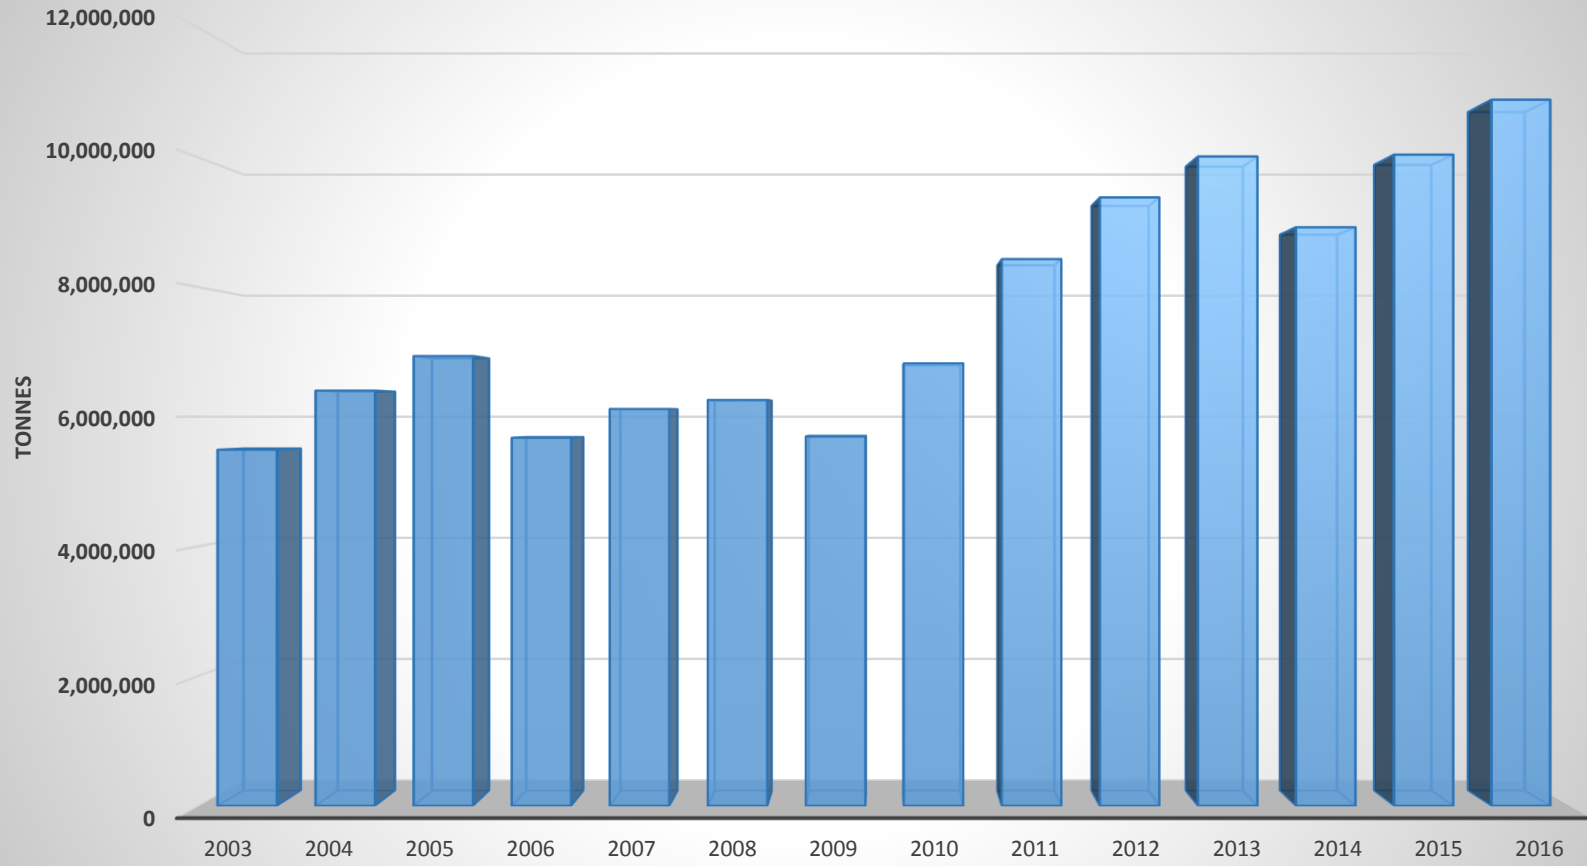

TEMA PORT PERFORMANCE 2000-2016

YEAR	VESSEL CALL (UNITS)	TOTAL CARGO TRAFFIC	EXPORT	IMPORT	TRANSIT	TRANSHIPMENT	CONTAINER
							TRAFFIC
							TEUS
TONNES							
2000	1,163	6,219,517	910,779	5,083,439	144,973	17,715	166,963
2001	1,169	6,314,968	932,931	5,013,007	261,251	38,165	178,342
2002	1,272	6,841,481	821,042	5,186,690	627,773	151,233	223,377
2003	1,172	7,391,268	809,589	5,490,893	885,093	138,520	305,868
2004	1,381	8,447,655	1,072,006	6,403,422	764,128	71,082	342,882
2005	1,643	9,249,977	1,182,469	6,936,688	875,325	155,815	392,761
2006	1,994	8,046,838	955,084	5,675,027	887,589	339,841	425,408
2007	1,672	8,378,682	1,099,094	6,120,583	843,656	119,209	489,147
2008	1,568	8,727,049	1,305,451	6,259,412	864,307	195,326	555,009
2009	1,634	7,406,490	981,075	5,694,280	509,124	192,565	525,694
2010	1,787	8,696,951	1,154,826	6,823,488	447,071	236,615	590,147
2011	1667	10,748,943	1,532,139	8,431,531	614,078	171,195	756,899
2012	1,521	11,468,962	1,477,390	9,383,462	530,457	50,403	824,238
2013	1,553	12,180,615	1,493,956	10,014,243	620,668	51,748	841,989
2014	1,504	11,126,355	1,463,273	8,922,550	577,227	163,305	732,382
2015	1,514	12,145,496	1,303,090	10,043,146	722,508	76,752	782,502
2016	1,521	13,414,784	1,633,036	10,890,084	862,377	29,287	893,841

VESSEL CALLS 2003-2016

CARGO TRAFFIC IN TONNES 2003-2016

■ 2003 ■ 2004 ■ 2005 ■ 2006 ■ 2007 ■ 2008 ■ 2009 ■ 2010 ■ 2011 ■ 2012 ■ 2013 ■ 2014 ■ 2015 ■ 2016

TRAFFIC

EXPORT TRAFFIC IN TONNES 2003-2016

IMPORT TRAFFIC IN TONNES 2003-2016

	2003	2004	2005	2006	2007	2008	2009	2010	2011	2012	2013	2014	2015	2016
■ IMPORT	5,490,893	6,403,422	6,936,688	5,675,027	6,120,583	6,259,412	5,694,280	6,823,488	8,431,531	9,383,462	10,014,243	8,922,550	10,043,14	10,890,08

CONTAINER TRAFFIC IN TEUs 2003-2016

transit traffic by destination 2003-2016