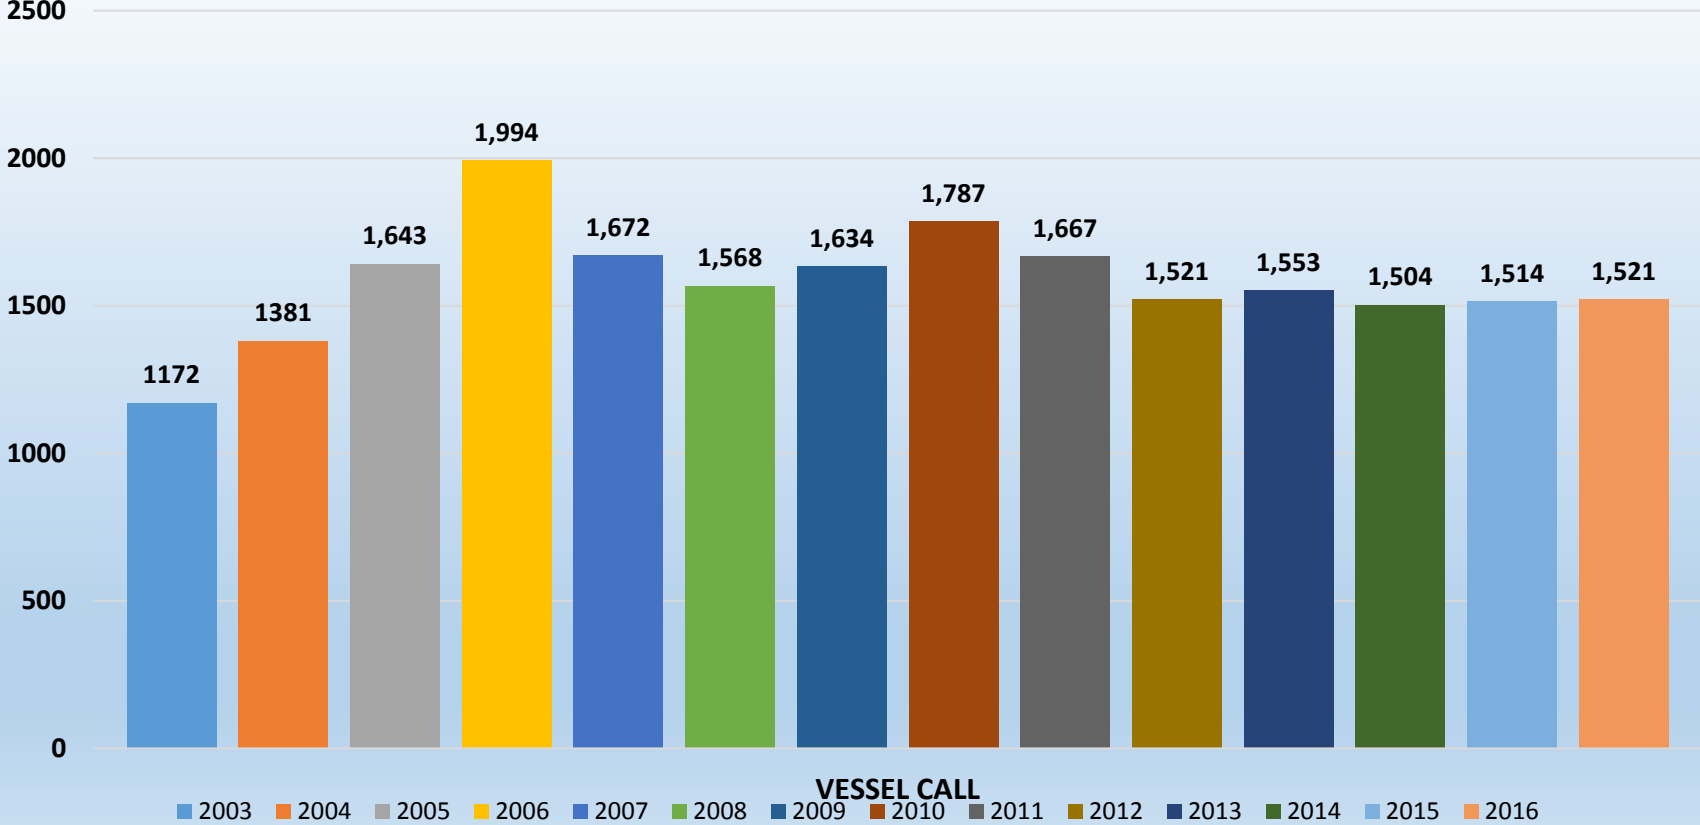

TEMA PORT PERFORMANCE 2000-2016

YEAR	VESSEL CALL (UNITS)	TOTAL CARGO TRAFFIC	EXPORT	IMPORT	TRANSIT	TRANSHIPMENT	CONTAINER
							TRAFFIC
							TEUS
TONNES							
2000	1,163	6,219,517	910,779	5,083,439	144,973	17,715	166,963
2001	1,169	6,314,968	932,931	5,013,007	261,251	38,165	178,342
2002	1,272	6,841,481	821,042	5,186,690	627,773	151,233	223,377
2003	1,172	7,391,268	809,589	5,490,893	885,093	138,520	305,868
2004	1,381	8,447,655	1,072,006	6,403,422	764,128	71,082	342,882
2005	1,643	9,249,977	1,182,469	6,936,688	875,325	155,815	392,761
2006	1,994	8,046,838	955,084	5,675,027	887,589	339,841	425,408
2007	1,672	8,378,682	1,099,094	6,120,583	843,656	119,209	489,147
2008	1,568	8,727,049	1,305,451	6,259,412	864,307	195,326	555,009
2009	1,634	7,406,490	981,075	5,694,280	509,124	192,565	525,694
2010	1,787	8,696,951	1,154,826	6,823,488	447,071	236,615	590,147
2011	1667	10,748,943	1,532,139	8,431,531	614,078	171,195	756,899
2012	1,521	11,468,962	1,477,390	9,383,462	530,457	50,403	824,238
2013	1,553	12,180,615	1,493,956	10,014,243	620,668	51,748	841,989
2014	1,504	11,126,355	1,463,273	8,922,550	577,227	163,305	732,382
2015	1,514	12,145,496	1,303,090	10,043,146	722,508	76,752	782,502
2016	1,521	13,414,784	1,633,036	10,890,084	862,377	29,287	893,841

VESSEL CALLS 2003-2016

CARGO TRAFFIC IN TONNES 2003-2016

■ 2003 ■ 2004 ■ 2005 ■ 2006 ■ 2007 ■ 2008 ■ 2009 ■ 2010 ■ 2011 ■ 2012 ■ 2013 ■ 2014 ■ 2015 ■ 2016

TRAFFIC

EXPORT TRAFFIC IN TONNES 2003-2016

IMPORT TRAFFIC IN TONNES 2003-2016

	2003	2004	2005	2006	2007	2008	2009	2010	2011	2012	2013	2014	2015	2016
■ IMPORT	5,490,893	6,403,422	6,936,688	5,675,027	6,120,583	6,259,412	5,694,280	6,823,488	8,431,531	9,383,462	10,014,243	8,922,550	10,043,14	10,890,08

CONTAINER TRAFFIC IN TEUs 2003-2016

transit traffic by destination 2003-2016