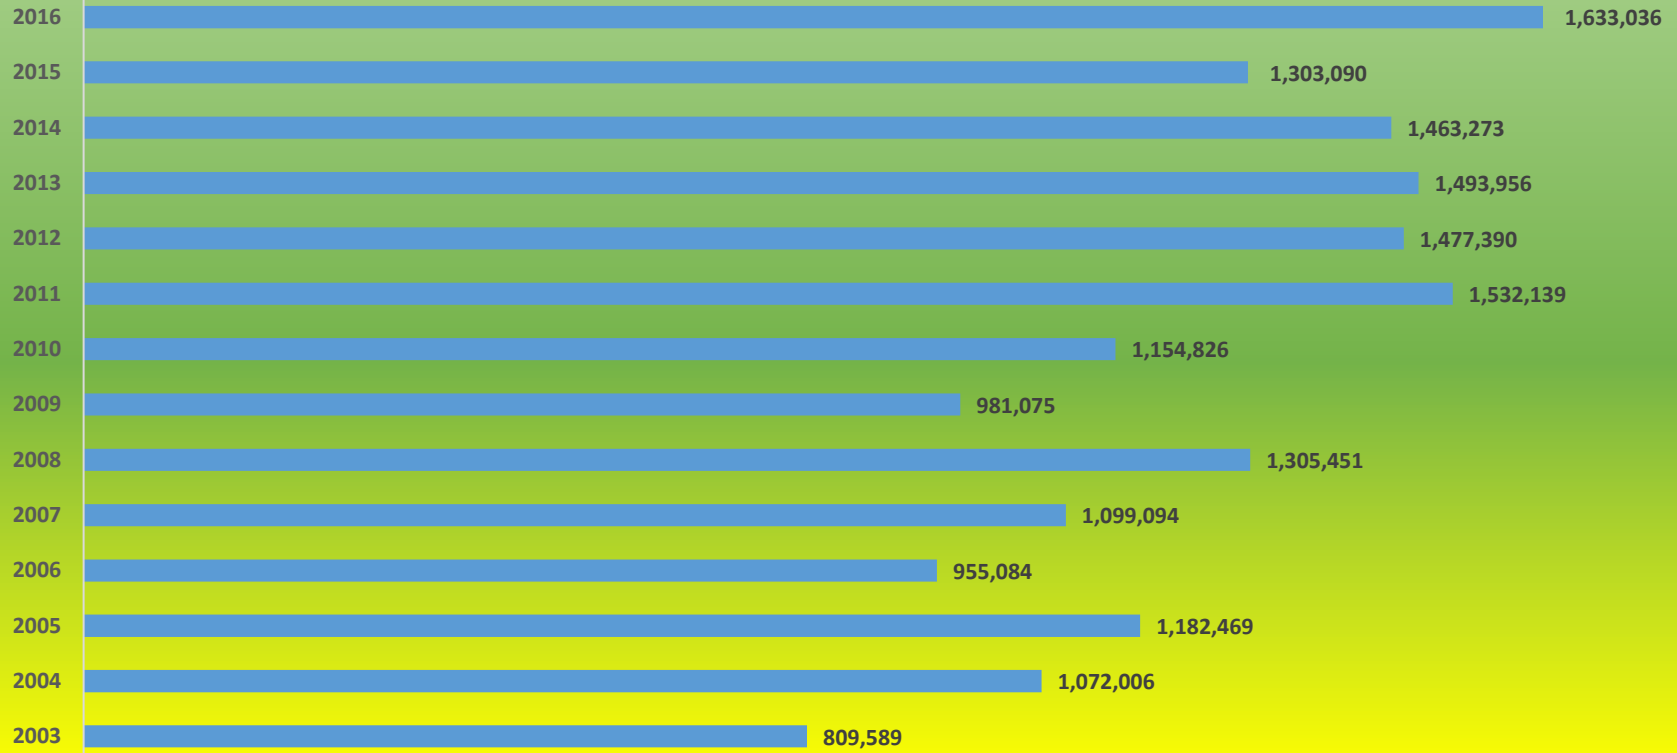

TEMA PORT PERFORMANCE 2000-2016

YEAR	VESSEL CALL (UNITS)	TOTAL CARGO TRAFFIC	EXPORT	IMPORT	TRANSIT	TRANSHIPMENT	CONTAINER
							TRAFFIC
							TEUS
TONNES							
2000	1,163	6,219,517	910,779	5,083,439	144,973	17,715	166,963
2001	1,169	6,314,968	932,931	5,013,007	261,251	38,165	178,342
2002	1,272	6,841,481	821,042	5,186,690	627,773	151,233	223,377
2003	1,172	7,391,268	809,589	5,490,893	885,093	138,520	305,868
2004	1,381	8,447,655	1,072,006	6,403,422	764,128	71,082	342,882
2005	1,643	9,249,977	1,182,469	6,936,688	875,325	155,815	392,761
2006	1,994	8,046,838	955,084	5,675,027	887,589	339,841	425,408
2007	1,672	8,378,682	1,099,094	6,120,583	843,656	119,209	489,147
2008	1,568	8,727,049	1,305,451	6,259,412	864,307	195,326	555,009
2009	1,634	7,406,490	981,075	5,694,280	509,124	192,565	525,694
2010	1,787	8,696,951	1,154,826	6,823,488	447,071	236,615	590,147
2011	1667	10,748,943	1,532,139	8,431,531	614,078	171,195	756,899
2012	1,521	11,468,962	1,477,390	9,383,462	530,457	50,403	824,238
2013	1,553	12,180,615	1,493,956	10,014,243	620,668	51,748	841,989
2014	1,504	11,126,355	1,463,273	8,922,550	577,227	163,305	732,382
2015	1,514	12,145,496	1,303,090	10,043,146	722,508	76,752	782,502
2016	1,521	13,414,784	1,633,036	10,890,084	862,377	29,287	893,841

VESSEL CALLS 2003-2016

CARGO TRAFFIC IN TONNES 2003-2016

■ 2003 ■ 2004 ■ 2005 ■ 2006 ■ 2007 ■ 2008 ■ 2009 ■ 2010 ■ 2011 ■ 2012 ■ 2013 ■ 2014 ■ 2015 ■ 2016

TRAFFIC

EXPORT TRAFFIC IN TONNES 2003-2016

IMPORT TRAFFIC IN TONNES 2003-2016

	2003	2004	2005	2006	2007	2008	2009	2010	2011	2012	2013	2014	2015	2016
■ IMPORT	5,490,893	6,403,422	6,936,688	5,675,027	6,120,583	6,259,412	5,694,280	6,823,488	8,431,531	9,383,462	10,014,243	8,922,550	10,043,14	10,890,08

CONTAINER TRAFFIC IN TEUs 2003-2016

transit traffic by destination 2003-2016