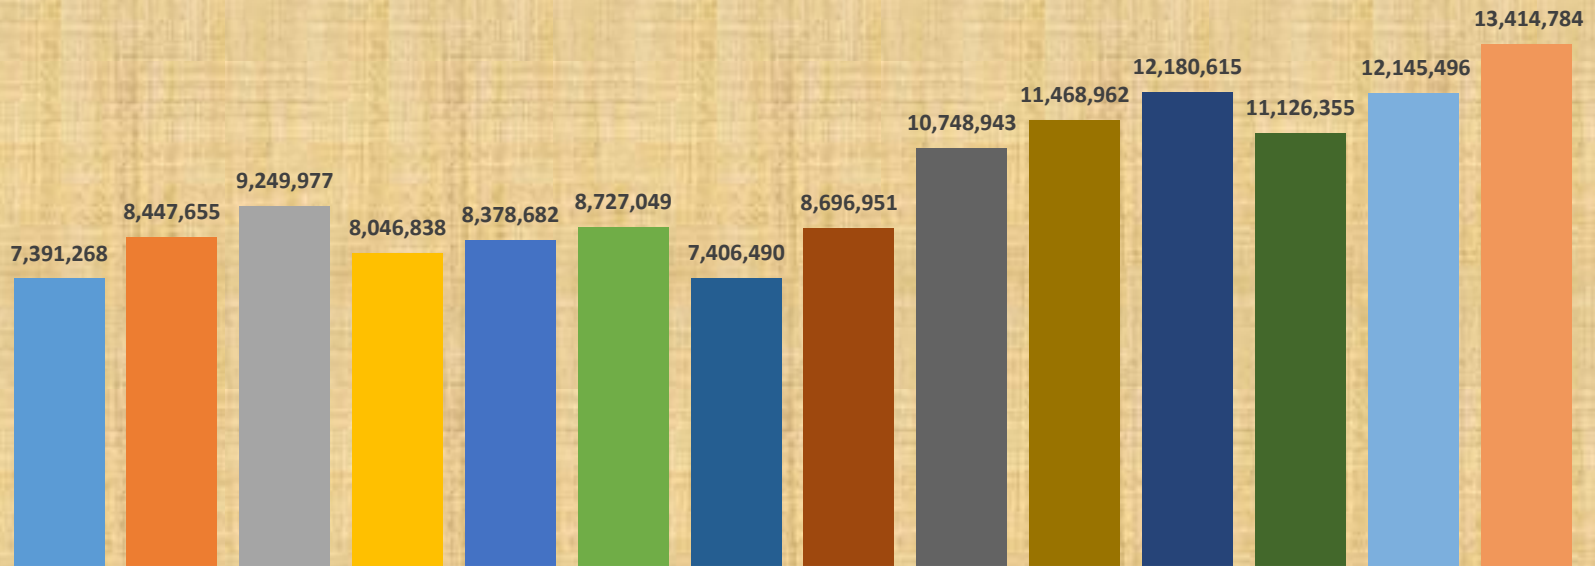

TEMA PORT PERFORMANCE 2000-2016

YEAR	VESSEL CALL (UNITS)	TOTAL CARGO TRAFFIC	EXPORT	IMPORT	TRANSIT	TRANSHIPMENT	CONTAINER
							TRAFFIC
							TEUS
TONNES							
2000	1,163	6,219,517	910,779	5,083,439	144,973	17,715	166,963
2001	1,169	6,314,968	932,931	5,013,007	261,251	38,165	178,342
2002	1,272	6,841,481	821,042	5,186,690	627,773	151,233	223,377
2003	1,172	7,391,268	809,589	5,490,893	885,093	138,520	305,868
2004	1,381	8,447,655	1,072,006	6,403,422	764,128	71,082	342,882
2005	1,643	9,249,977	1,182,469	6,936,688	875,325	155,815	392,761
2006	1,994	8,046,838	955,084	5,675,027	887,589	339,841	425,408
2007	1,672	8,378,682	1,099,094	6,120,583	843,656	119,209	489,147
2008	1,568	8,727,049	1,305,451	6,259,412	864,307	195,326	555,009
2009	1,634	7,406,490	981,075	5,694,280	509,124	192,565	525,694
2010	1,787	8,696,951	1,154,826	6,823,488	447,071	236,615	590,147
2011	1667	10,748,943	1,532,139	8,431,531	614,078	171,195	756,899
2012	1,521	11,468,962	1,477,390	9,383,462	530,457	50,403	824,238
2013	1,553	12,180,615	1,493,956	10,014,243	620,668	51,748	841,989
2014	1,504	11,126,355	1,463,273	8,922,550	577,227	163,305	732,382
2015	1,514	12,145,496	1,303,090	10,043,146	722,508	76,752	782,502
2016	1,521	13,414,784	1,633,036	10,890,084	862,377	29,287	893,841

VESSEL CALLS 2003-2016

CARGO TRAFFIC IN TONNES 2003-2016

■ 2003 ■ 2004 ■ 2005 ■ 2006 ■ 2007 ■ 2008 ■ 2009 ■ 2010 ■ 2011 ■ 2012 ■ 2013 ■ 2014 ■ 2015 ■ 2016

TRAFFIC

EXPORT TRAFFIC IN TONNES 2003-2016

IMPORT TRAFFIC IN TONNES 2003-2016

	2003	2004	2005	2006	2007	2008	2009	2010	2011	2012	2013	2014	2015	2016
■ IMPORT	5,490,893	6,403,422	6,936,688	5,675,027	6,120,583	6,259,412	5,694,280	6,823,488	8,431,531	9,383,462	10,014,243	8,922,550	10,043,14	10,890,08

CONTAINER TRAFFIC IN TEUs 2003-2016

transit traffic by destination 2003-2016