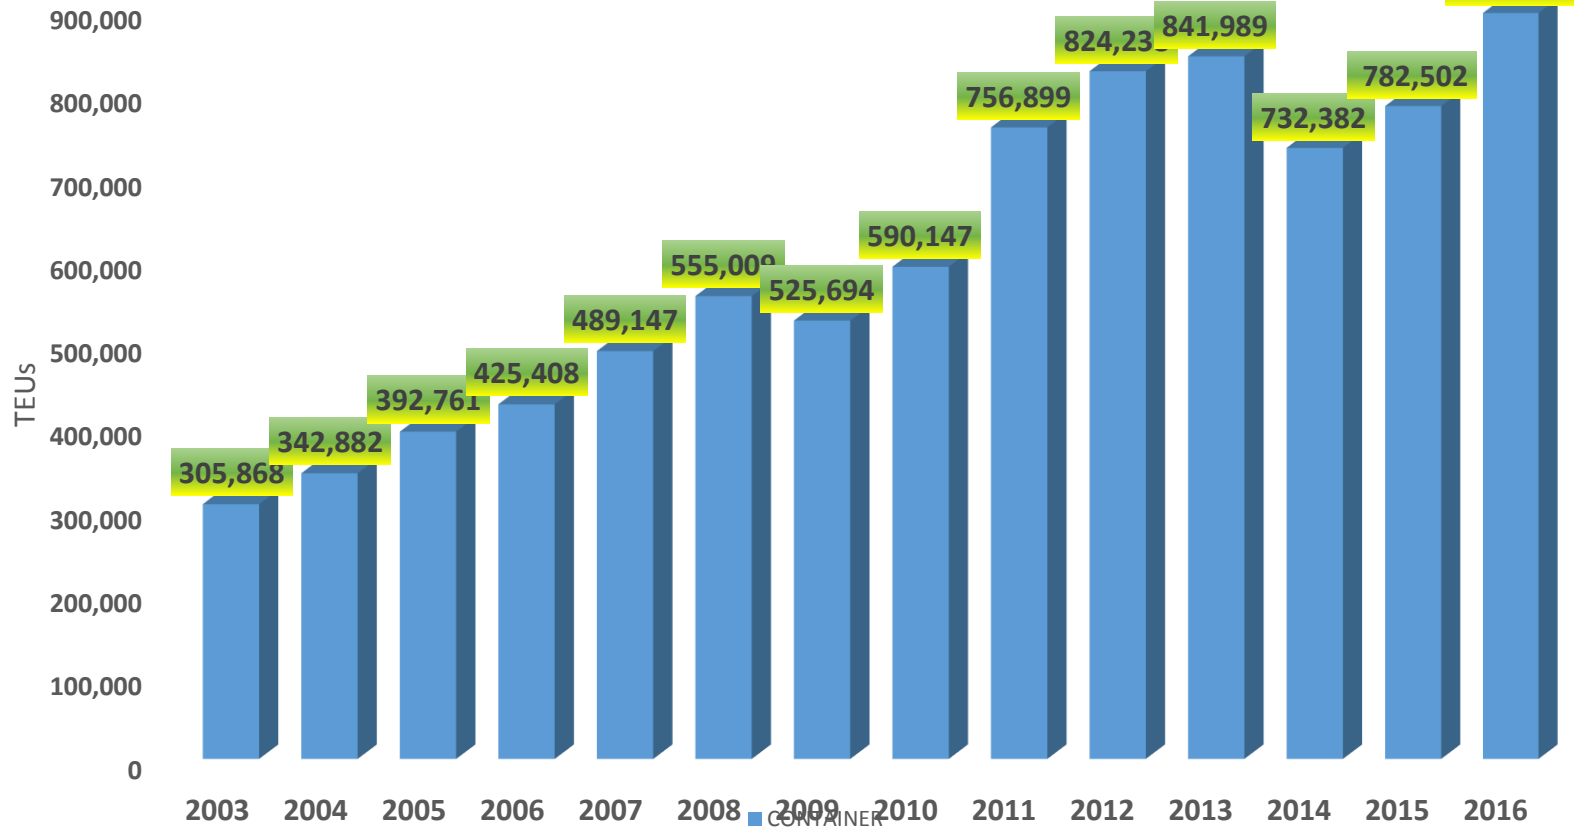

TEMA PORT PERFORMANCE 2000-2016

YEAR	VESSEL CALL (UNITS)	TOTAL CARGO TRAFFIC	EXPORT	IMPORT	TRANSIT	TRANSHIPMENT	CONTAINER
							TRAFFIC
							TEUS
TONNES							
2000	1,163	6,219,517	910,779	5,083,439	144,973	17,715	166,963
2001	1,169	6,314,968	932,931	5,013,007	261,251	38,165	178,342
2002	1,272	6,841,481	821,042	5,186,690	627,773	151,233	223,377
2003	1,172	7,391,268	809,589	5,490,893	885,093	138,520	305,868
2004	1,381	8,447,655	1,072,006	6,403,422	764,128	71,082	342,882
2005	1,643	9,249,977	1,182,469	6,936,688	875,325	155,815	392,761
2006	1,994	8,046,838	955,084	5,675,027	887,589	339,841	425,408
2007	1,672	8,378,682	1,099,094	6,120,583	843,656	119,209	489,147
2008	1,568	8,727,049	1,305,451	6,259,412	864,307	195,326	555,009
2009	1,634	7,406,490	981,075	5,694,280	509,124	192,565	525,694
2010	1,787	8,696,951	1,154,826	6,823,488	447,071	236,615	590,147
2011	1667	10,748,943	1,532,139	8,431,531	614,078	171,195	756,899
2012	1,521	11,468,962	1,477,390	9,383,462	530,457	50,403	824,238
2013	1,553	12,180,615	1,493,956	10,014,243	620,668	51,748	841,989
2014	1,504	11,126,355	1,463,273	8,922,550	577,227	163,305	732,382
2015	1,514	12,145,496	1,303,090	10,043,146	722,508	76,752	782,502
2016	1,521	13,414,784	1,633,036	10,890,084	862,377	29,287	893,841

VESSEL CALLS 2003-2016

CARGO TRAFFIC IN TONNES 2003-2016

■ 2003 ■ 2004 ■ 2005 ■ 2006 ■ 2007 ■ 2008 ■ 2009 ■ 2010 ■ 2011 ■ 2012 ■ 2013 ■ 2014 ■ 2015 ■ 2016

TRAFFIC

EXPORT TRAFFIC IN TONNES 2003-2016

IMPORT TRAFFIC IN TONNES 2003-2016

	2003	2004	2005	2006	2007	2008	2009	2010	2011	2012	2013	2014	2015	2016
■ IMPORT	5,490,893	6,403,422	6,936,688	5,675,027	6,120,583	6,259,412	5,694,280	6,823,488	8,431,531	9,383,462	10,014,243	8,922,550	10,043,14	10,890,08

CONTAINER TRAFFIC IN TEUs 2003-2016

transit traffic by destination 2003-2016